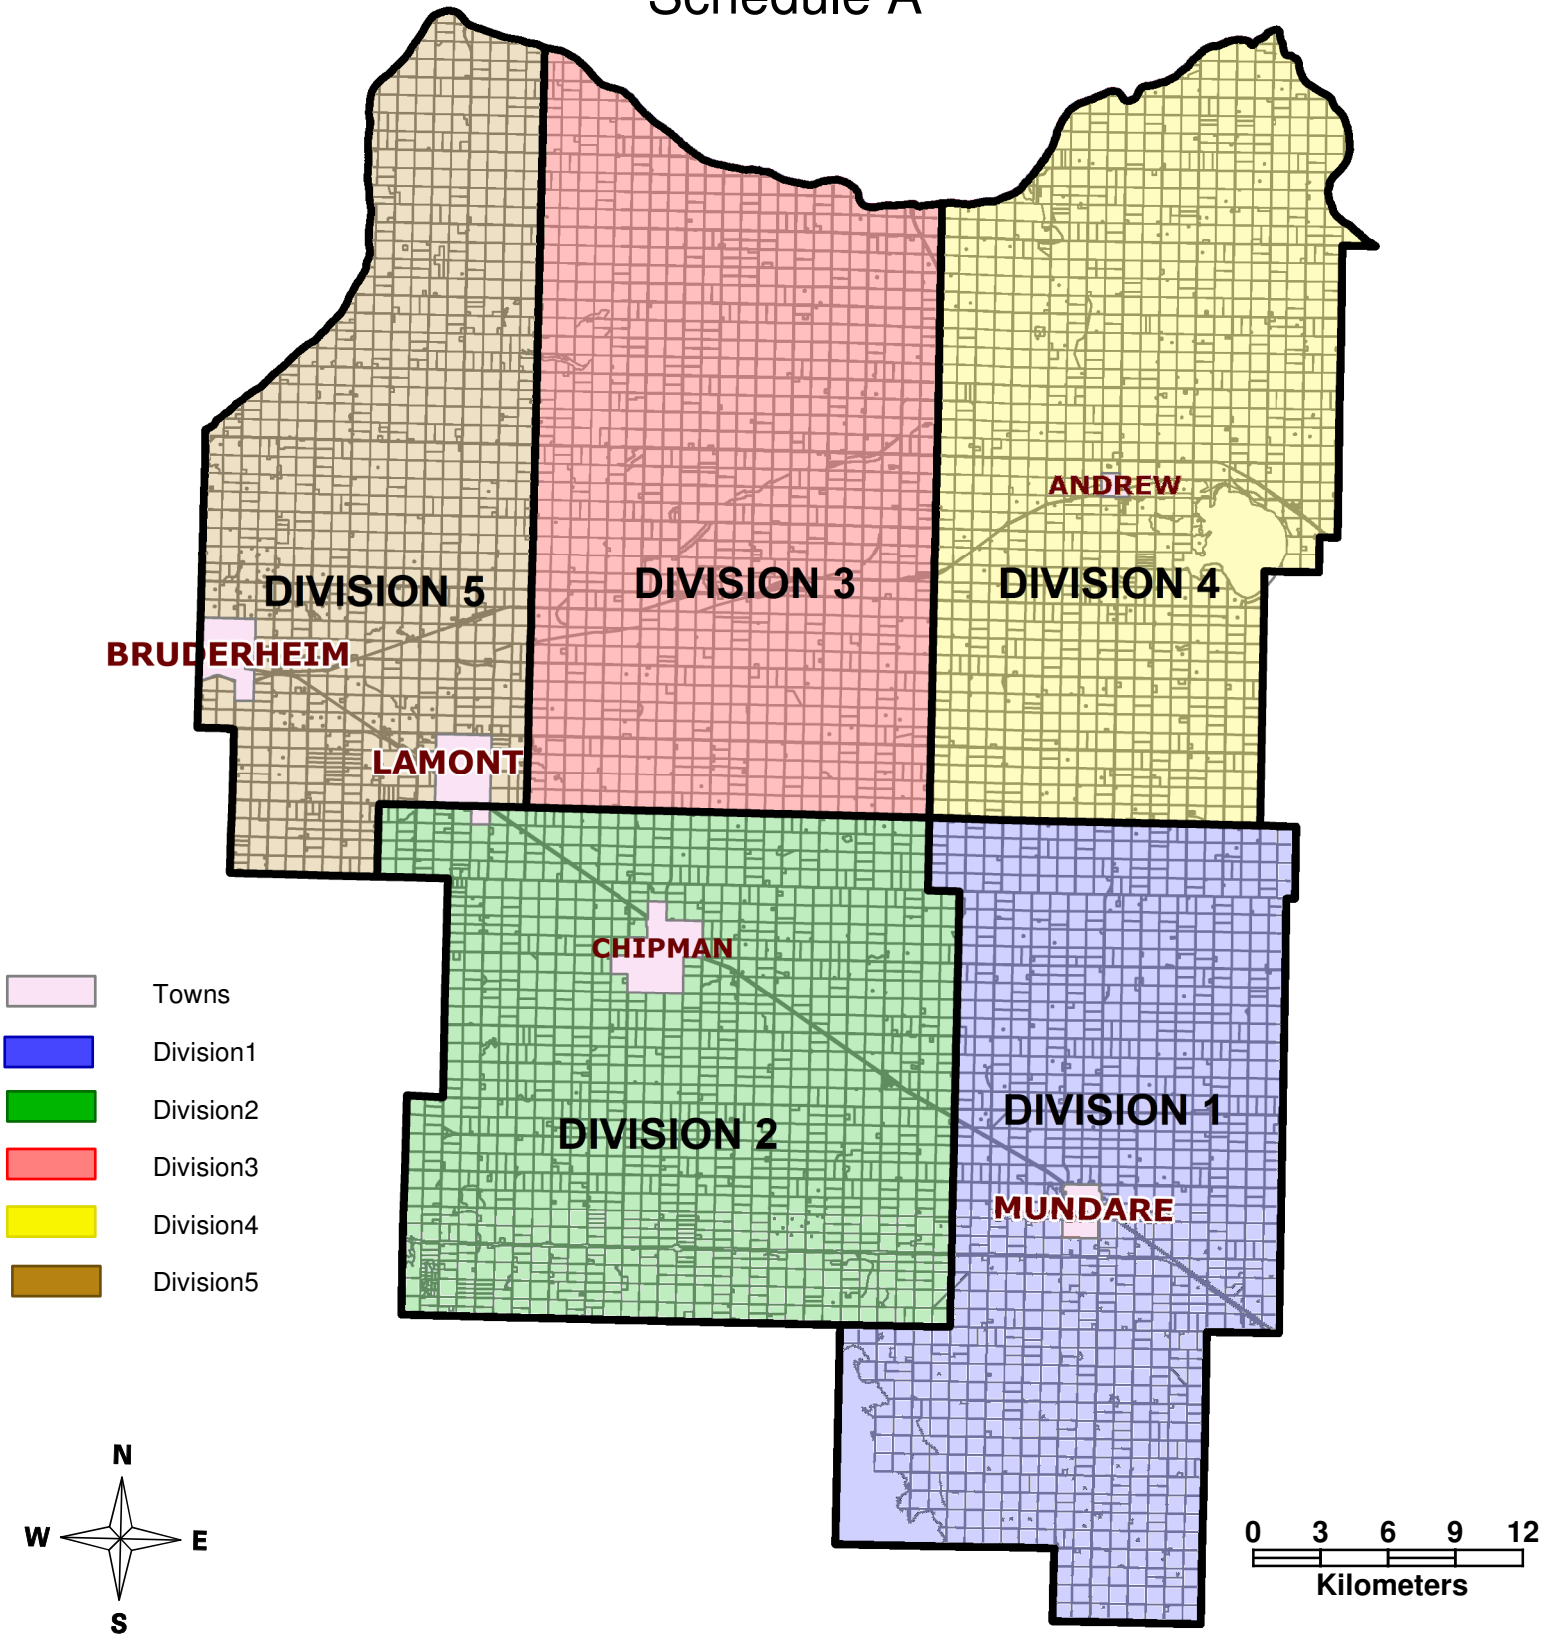

Schedule A

Lamont County makes no representation or warranties regarding the information contained in this document, including, without limitation, whether said information is accurate or complete. Persons using this document do so solely at their own risk, and Lamont County shall have no liability to such persons for any loss or damage whatsoever.

This document shall not be copied or distributed to any person without the express written consent of Lamont County.

© 2016 Lamont County. All Rights Reserved.

Electoral Divisions

5303 - 50 Avenue, Lamont, Alberta T0B 2R0

Created February 24, 2017 Projection: UTM Zone 12 NAD 83